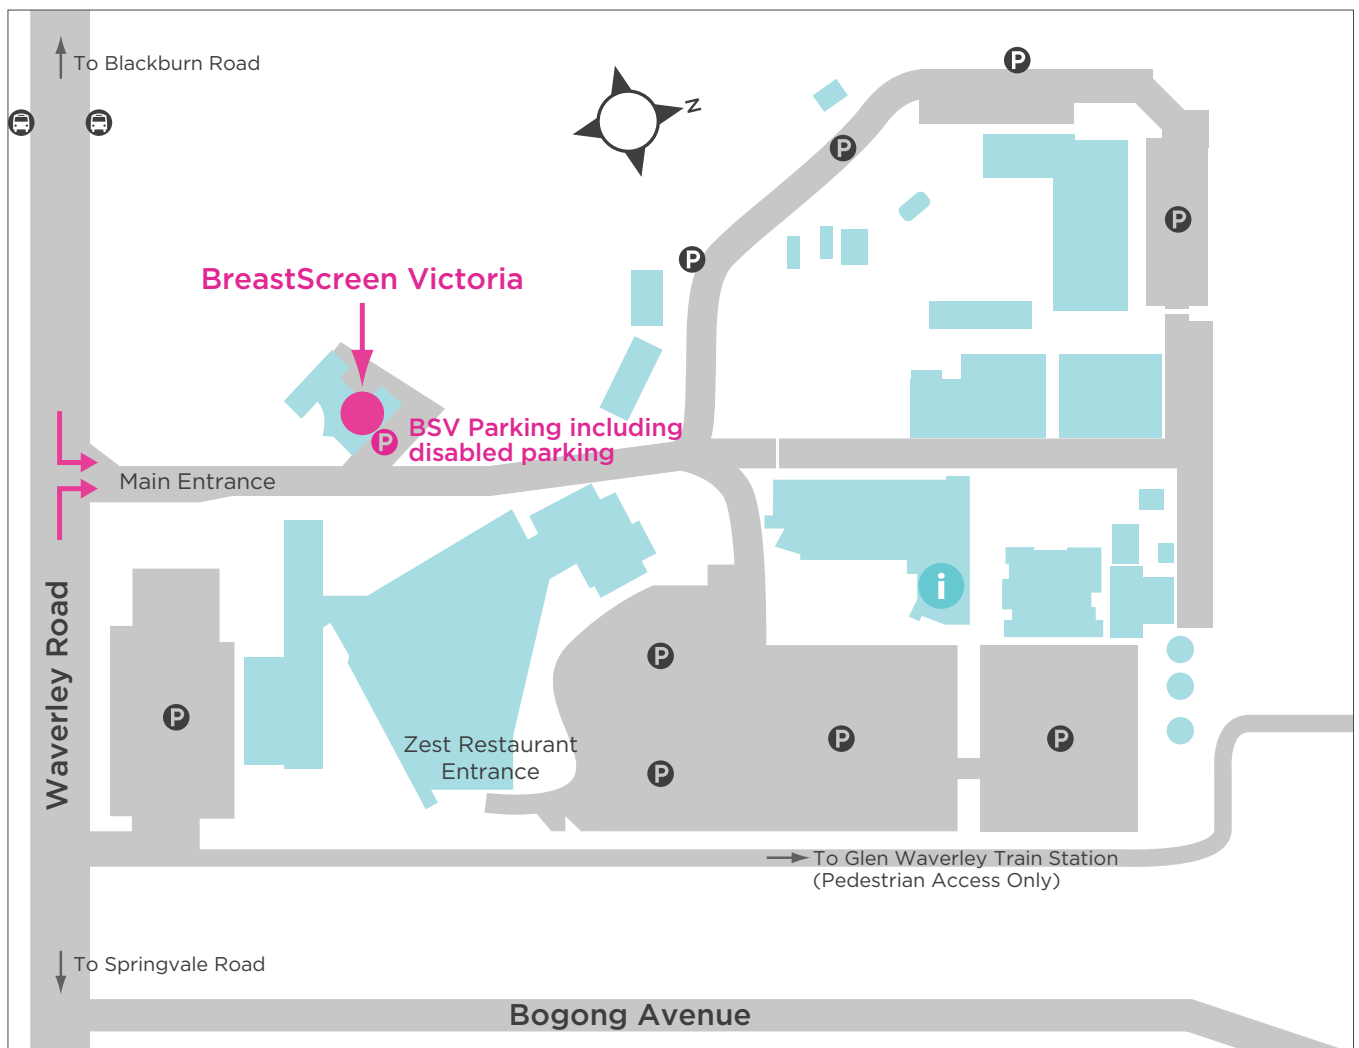

Screening Service, Waverley

Holmesglen Waverley Campus
595 Waverley Road, Glen Waverley Vic 3150
(located between Blackburn Road and Springvale Road)
Melway Ref Map 71 A4

 13 20 50

PARKING BreastScreen Victoria has allocated pink designated carparking which is free. Parking in spots other than the ones allocated to BreastScreen Victoria may incur a fee. There is also free disabled parking available.

TRAIN Travel on the Glen Waverley train line to Glen Waverley or Syndal stations. Holmesglen Waverley campus is approximately a 15-30 minute walk. The 623 bus travels from the Glen Waverley and Syndal stations along Waverley Road to the Waverley campus.

- | | |
|-----|---|
| 623 | Glen Waverley to St Kilda via Mount Waverley, Chadstone, Carnegie |
| 734 | Glen Iris to Glen Waverley |
| 742 | Eastland to Chadstone via Vermont South, Glen Waverley, Oakleigh |
| 753 | Bayswater to Glen Waverley |
| 754 | Rowville to Glen Waverley |
| 850 | Dandenong to Glen Waverley |
| 885 | Springvale to Glen Waverley |