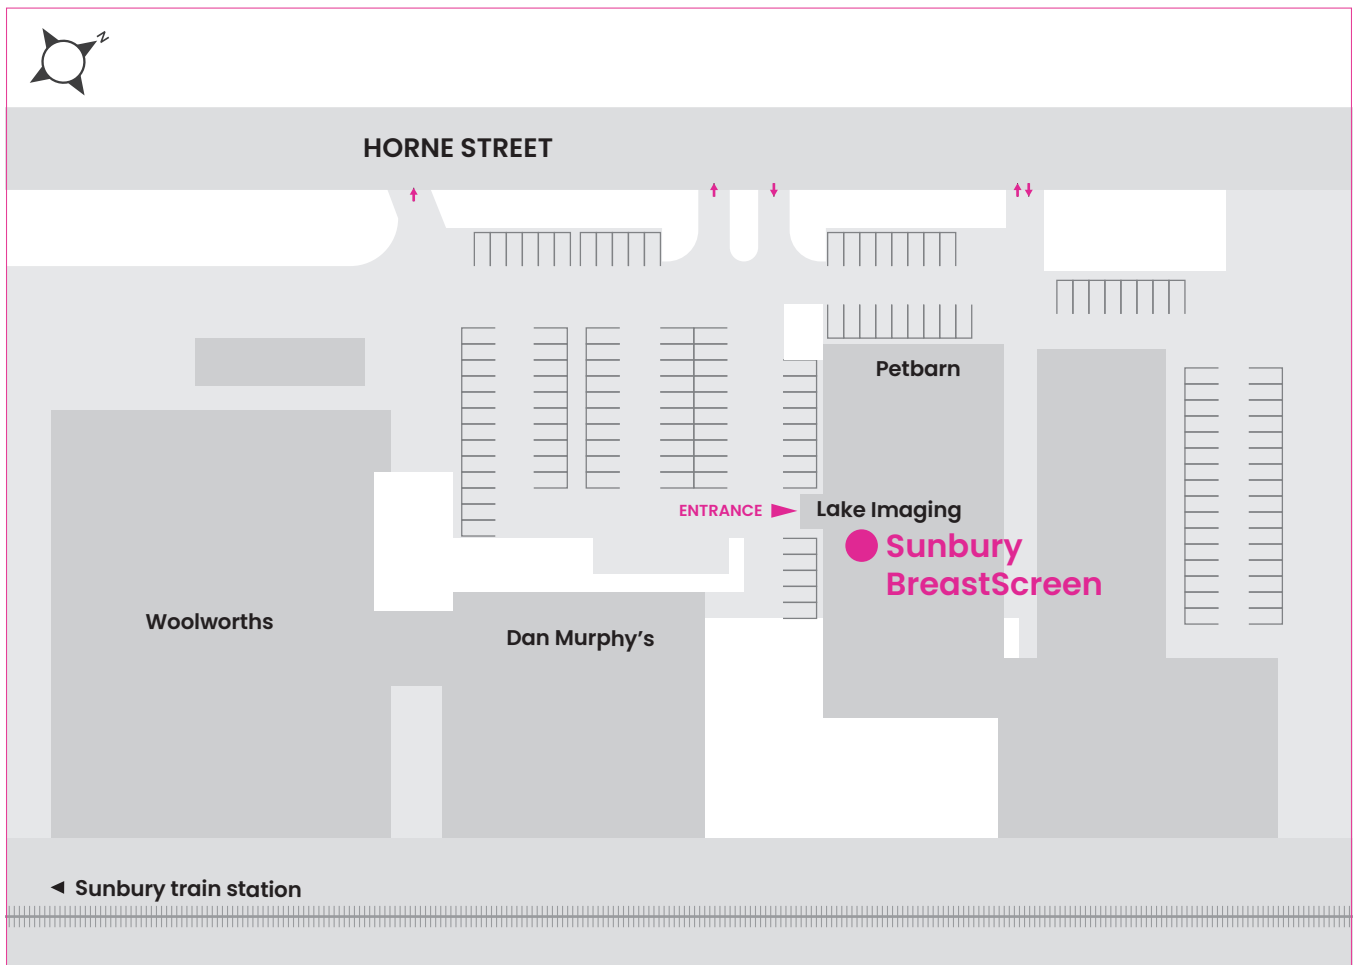

Building 1, 17 Horne Street
Sunbury VIC 3429

☎ 13 20 50

Parking

- Free onsite parking is available, including disabled spaces.

Entry directions

- On Horne Street, you will see a sign with Dan Murphy's, Petbarn and Lake Imaging.
- Enter here and continue straight past Petbarn; you will come to Lake Imaging. Sunbury BreastScreen is located inside. The reception is the desk furthest to the left when you walk inside.