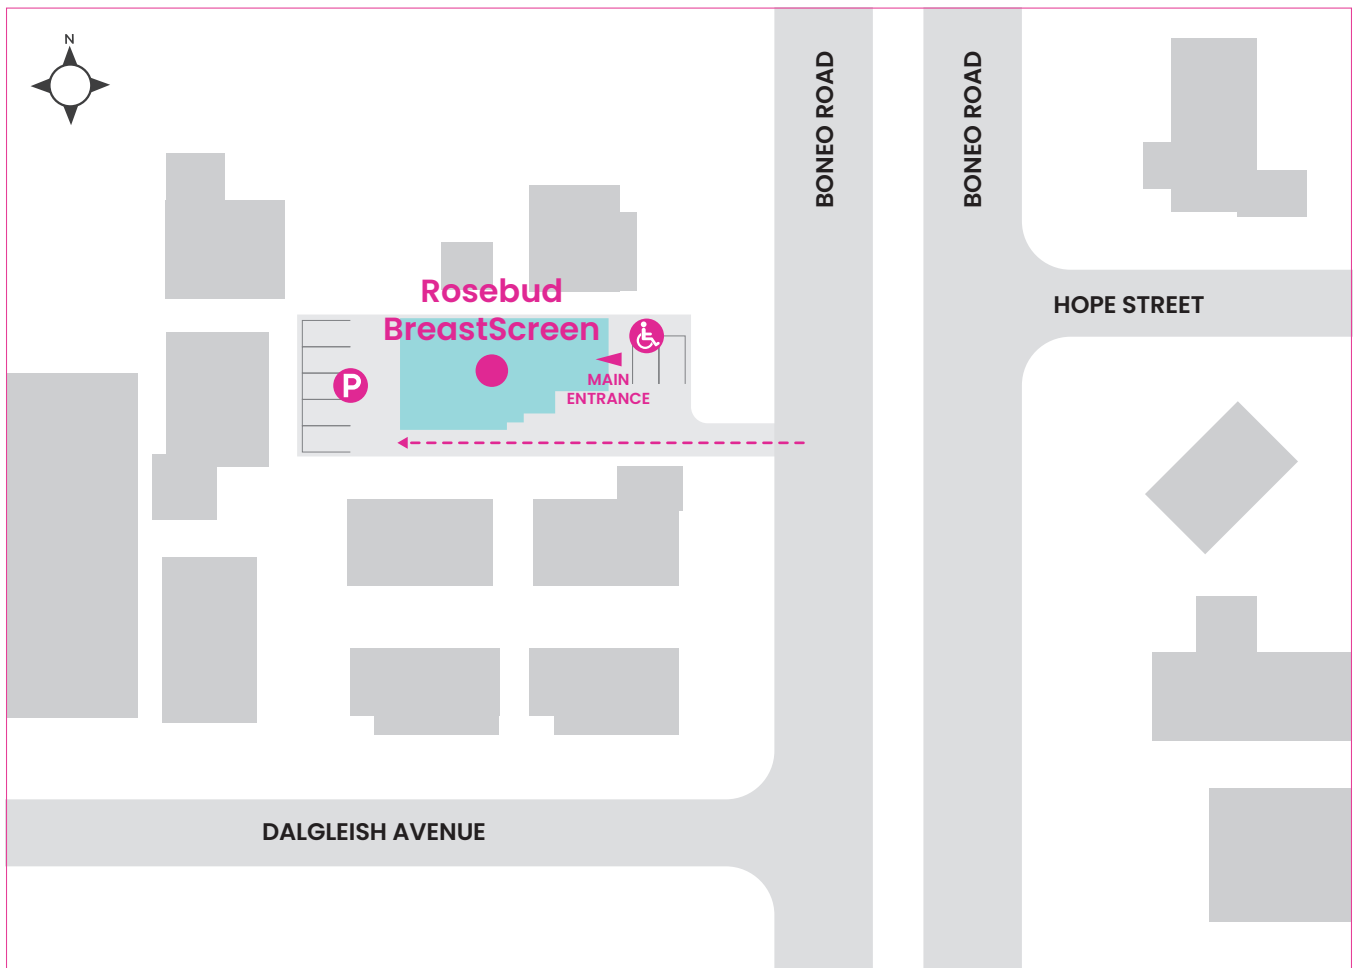

Screening service, Rosebud

30 Boneo Road
Rosebud VIC 3939

☎ 13 20 50

Parking

- Free, limited onsite parking is available at the rear of the clinic. Enter via Boneo Road and drive to the rear of the clinic.
- One disabled car space and ramp access is available at the front of the clinic.

Entry directions

- Enter via main entrance and proceed to BreastScreen Victoria reception.

Public transport

For public transport information, visit ptv.vic.gov.au.