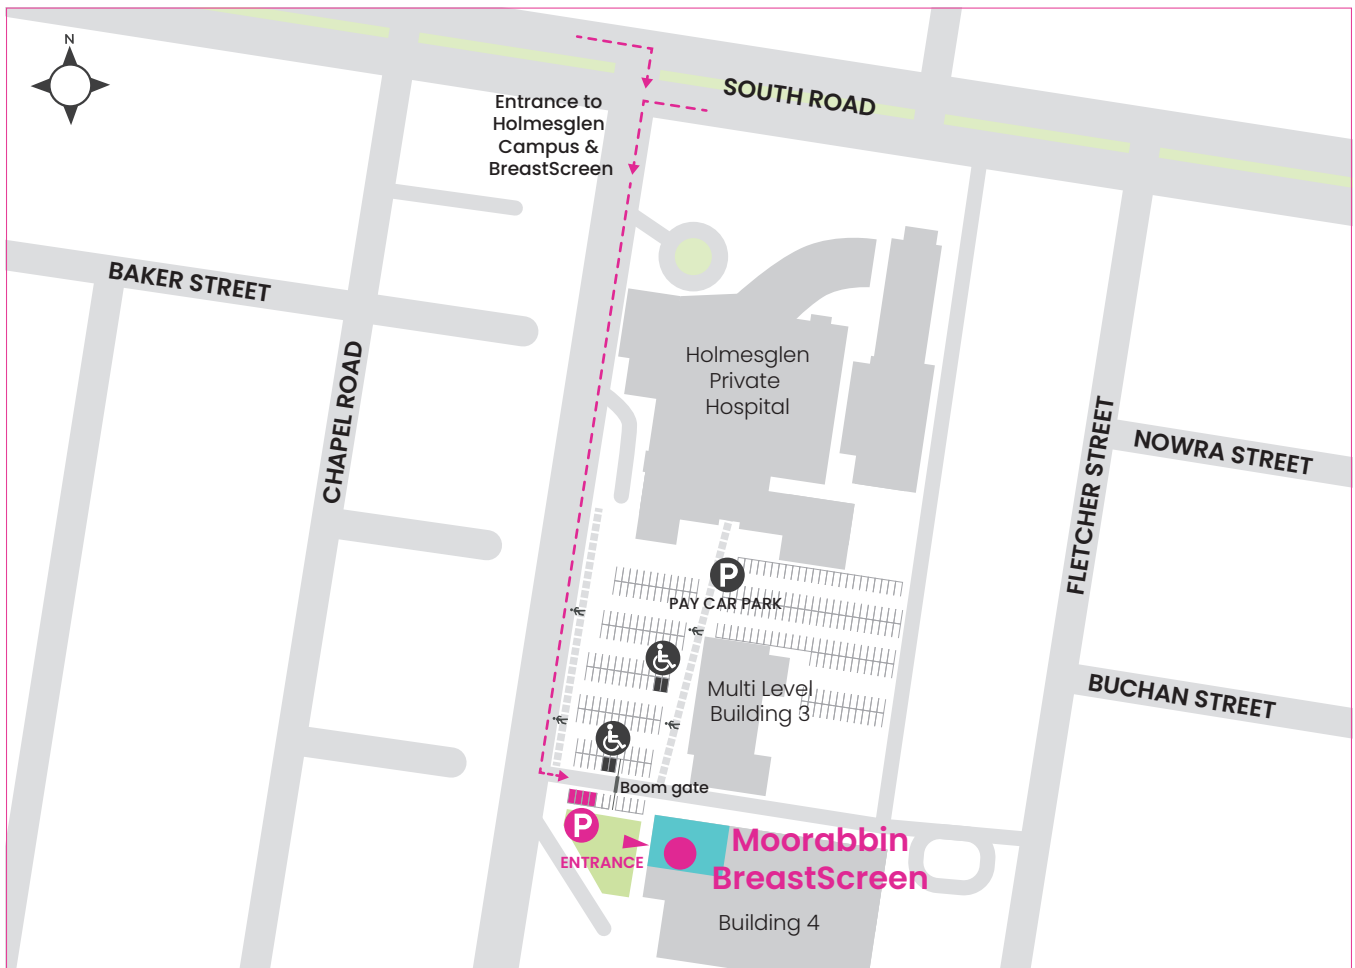

Screening service, Moorabbin

Located within Holmesglen Moorabbin Campus
488 South Road
Moorabbin VIC 3189

☎ 13 20 50

Entry directions

- Turn into the Holmesglen Campus from South Road, drive down past the hospital.
- Turn left into car park before the roundabout.

Parking

- BreastScreen Victoria has four FREE parking bays in the last car park on the left, before the roundabout. They are the bays on the right hand side (pink boxes shown on map).
- You do not need to go through the boom gate. Parking in other spots will incur a \$6 fee.
- There are also two disabled parking bays available as indicated.