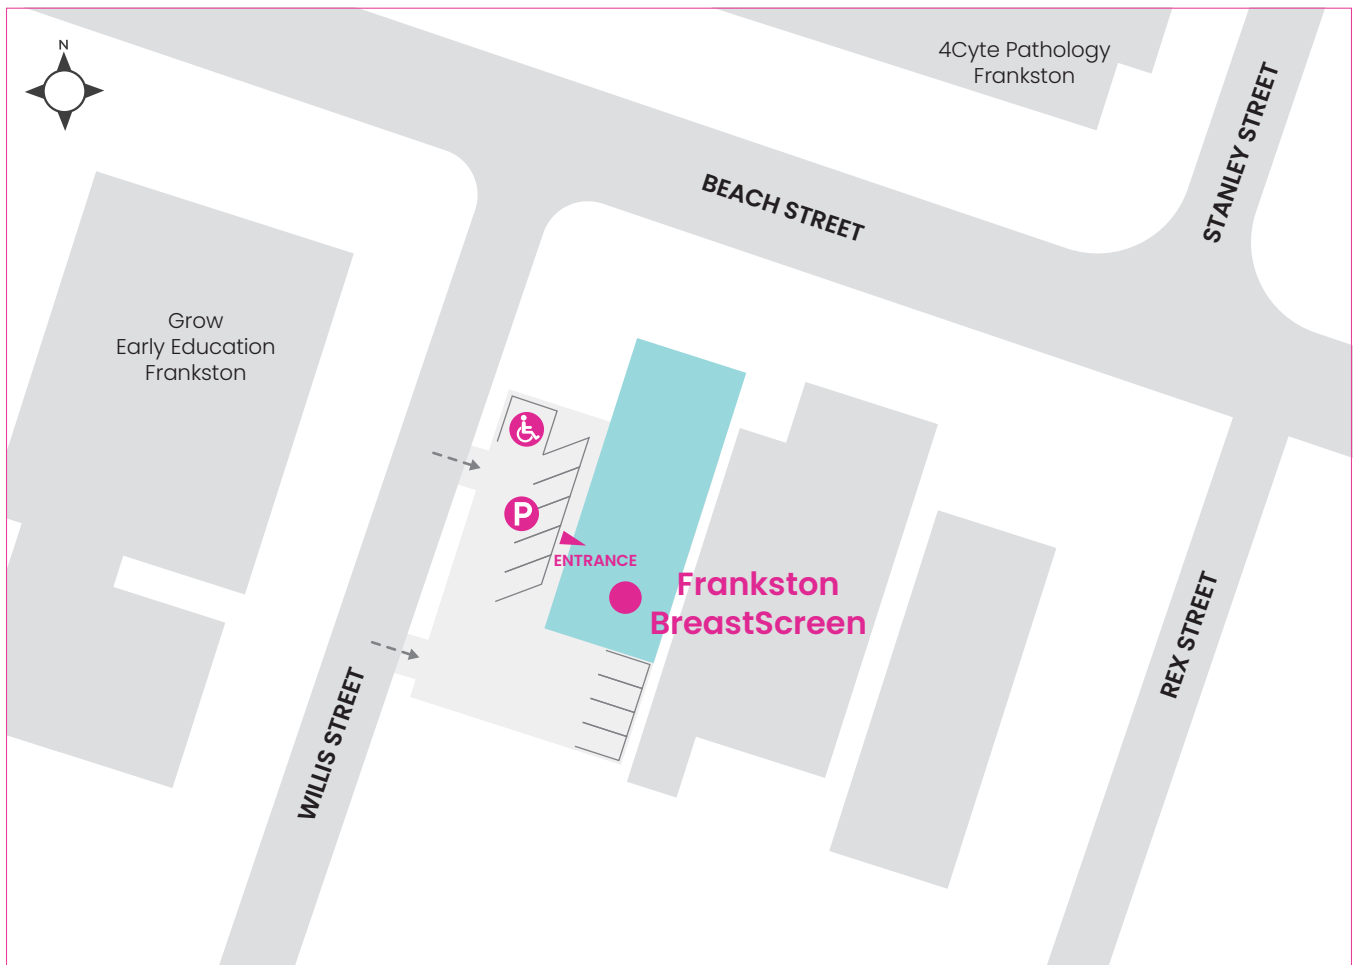

Screening service, Frankston

82 Beach Street
Frankston VIC 3199

☎ 13 20 50

Parking

- Enter the car park through Willis Street. Free onsite parking is available, with dedicated spots for BreastScreen Victoria.
- Free street parking is also available on Beach Street and Willis Street.

Entry directions

- Enter via Willis Street entrance and proceed to BreastScreen Victoria reception.

Public transport

For public transport information, visit ptv.vic.gov.au.