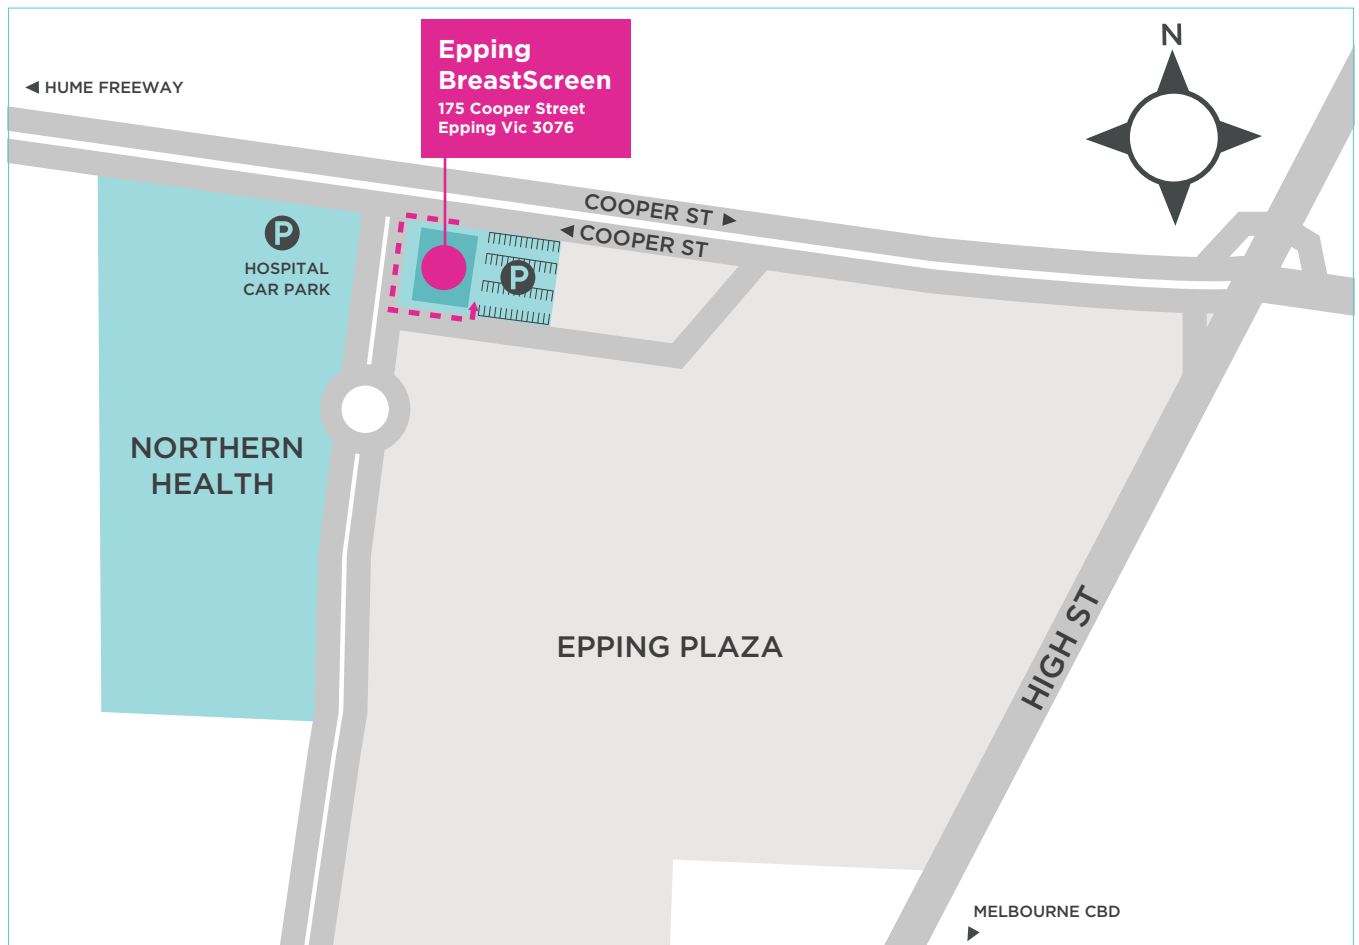

Screening Services, Epping

Epping Consulting Centre
175 Cooper Street
Epping Vic 3076
Melway Ref 181 K12

 13 20 50

PARKING

Onsite parking available. For more map detail please go to: <https://online.melway.com.au/melway/>