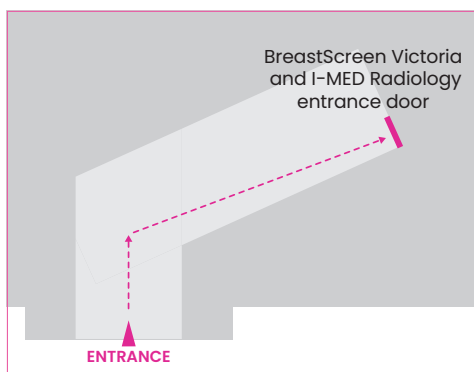

Screening service, Coolaroo

1540 Pascoe Vale Road
Coolaroo VIC 3048

Coolaroo BreastScreen replaced
Broadmeadows BreastScreen
in February 2023

☎ 13 20 50

Parking

- Free onsite parking is available, including disabled spaces.

Entry directions

- Enter through the main glass doors and walk to the end of the corridor. The clinic is on the right at the end of the corridor.

Public transport

For public transport information, visit ptv.vic.gov.au.