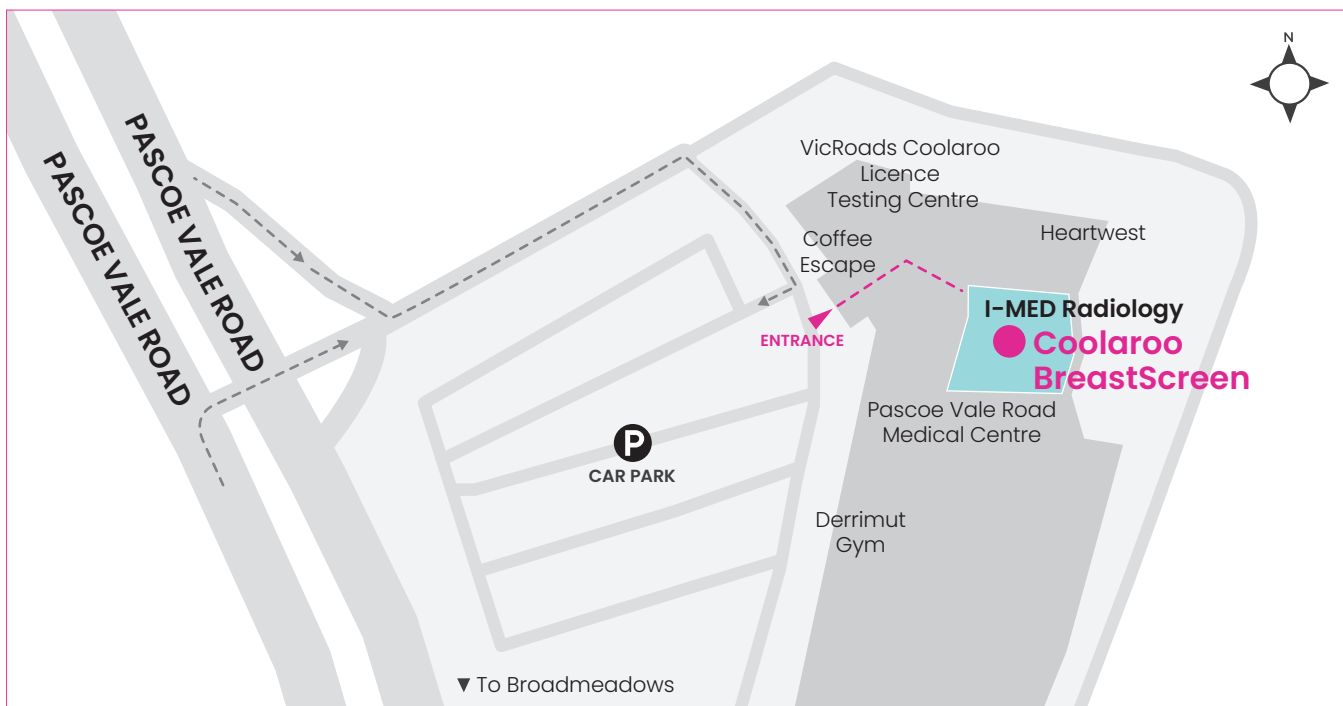

Screening service, Coolaroo

1540 Pascoe Vale Road
Coolaroo VIC 3048

Coolaroo BreastScreen replaced
Broadmeadows BreastScreen
in February 2023

☎ 13 20 50

Parking

- Free onsite parking is available, including disabled spaces.

Entry directions

- Enter through the main glass doors and walk to the end of the corridor. The clinic is on the right at the end of the corridor.

Public transport

For public transport information, visit ptv.vic.gov.au.