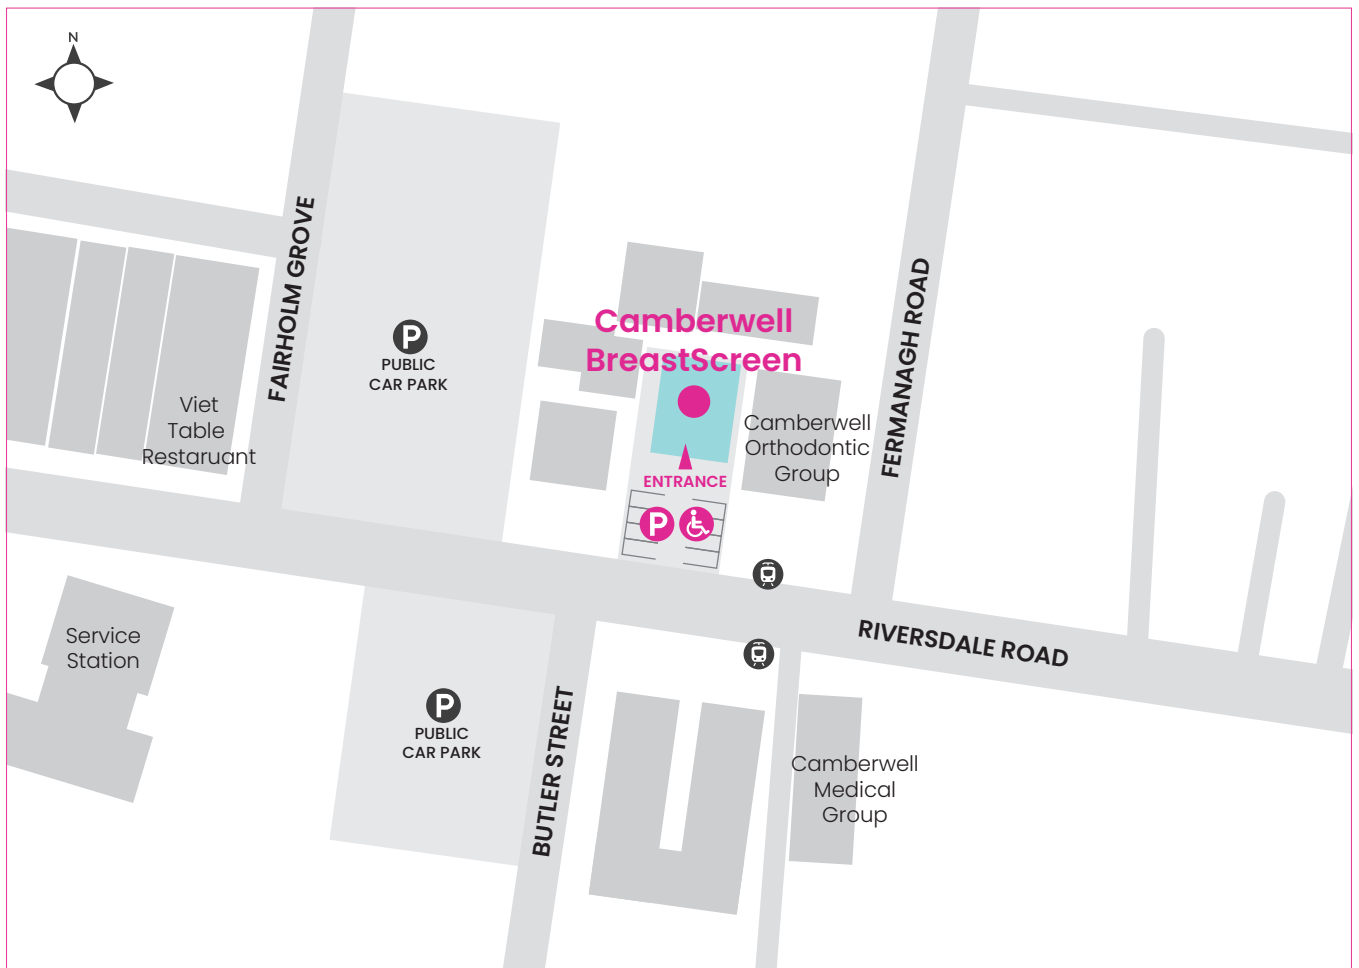

Screening service, Camberwell

Level 1, 563 Riversdale Road
Camberwell VIC 3124

☎ 13 20 50

Parking

- Free limited onsite parking is available, including disabled spaces.
- Additional street parking is available around the corner on Fermanagh Road.

Entry directions

- Enter via main entrance; proceed right and upstairs to BreastScreen Victoria reception.

Public transport

For public transport information, visit ptv.vic.gov.au.