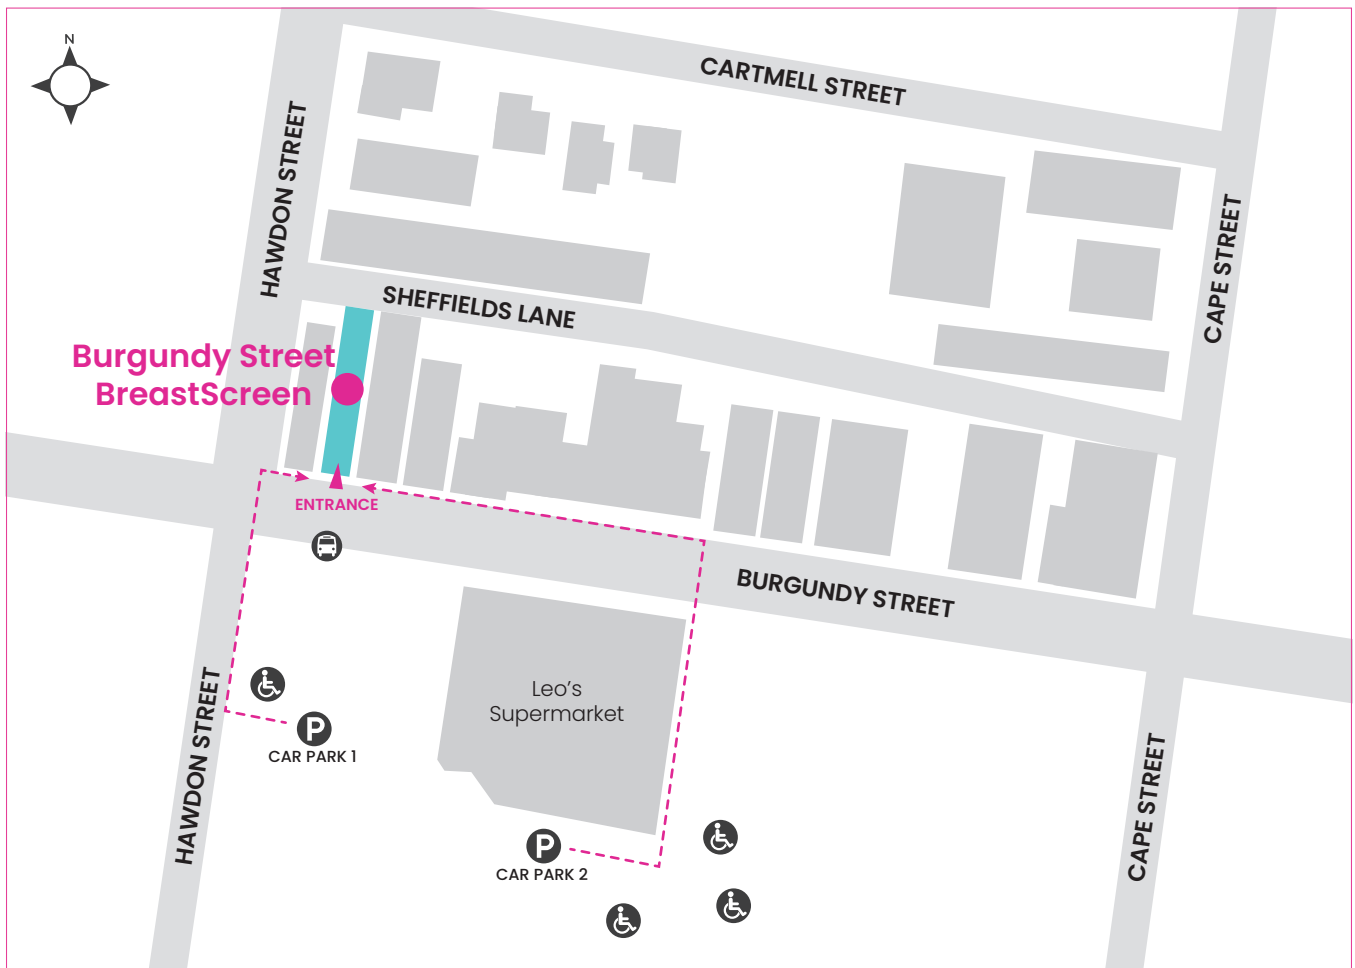

## Parking

- Carpark 1, 82 Hawdon Street – Free 2 hour parking is available next to a large apartment building, this is a small carpark with one large disability carpark. This is the closest car park to the site, it is an easy flat walk.
- Carpark 2, Leo's supermarket – Free 2 hour parking is available. Car access is from either Hawdon Street or Cape Street. Walking access to Burgundy Street is next to the entrance of Leo's.
- There is on street free parking on Hawdon Street and Burgundy Street, please check the parking signs as there is a variety of time limits from 15 minutes to 2 hour car parks.